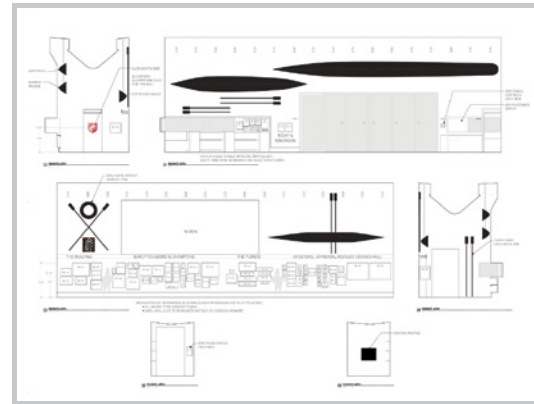

SAN DIEGO ROWING CLUB San Diego Rowing Club historical exhibit

The San Diego Rowing Club, located on Mission Bay, is used by members as a club retreat, and is also available to the general public for special events. The Club's collection of memorabilia, trophies, rowing equipment and rowing shells are now on display for everyone to enjoy.

Artefact Design: Interpretive planning, exhibit design, graphic design, fabrication coordination and installation

Installation: 2008

Installation by members of the San Diego Rowing Club.

ARTEFACT DESIGN

PO BOX 102
CARDIFF, CA 92007